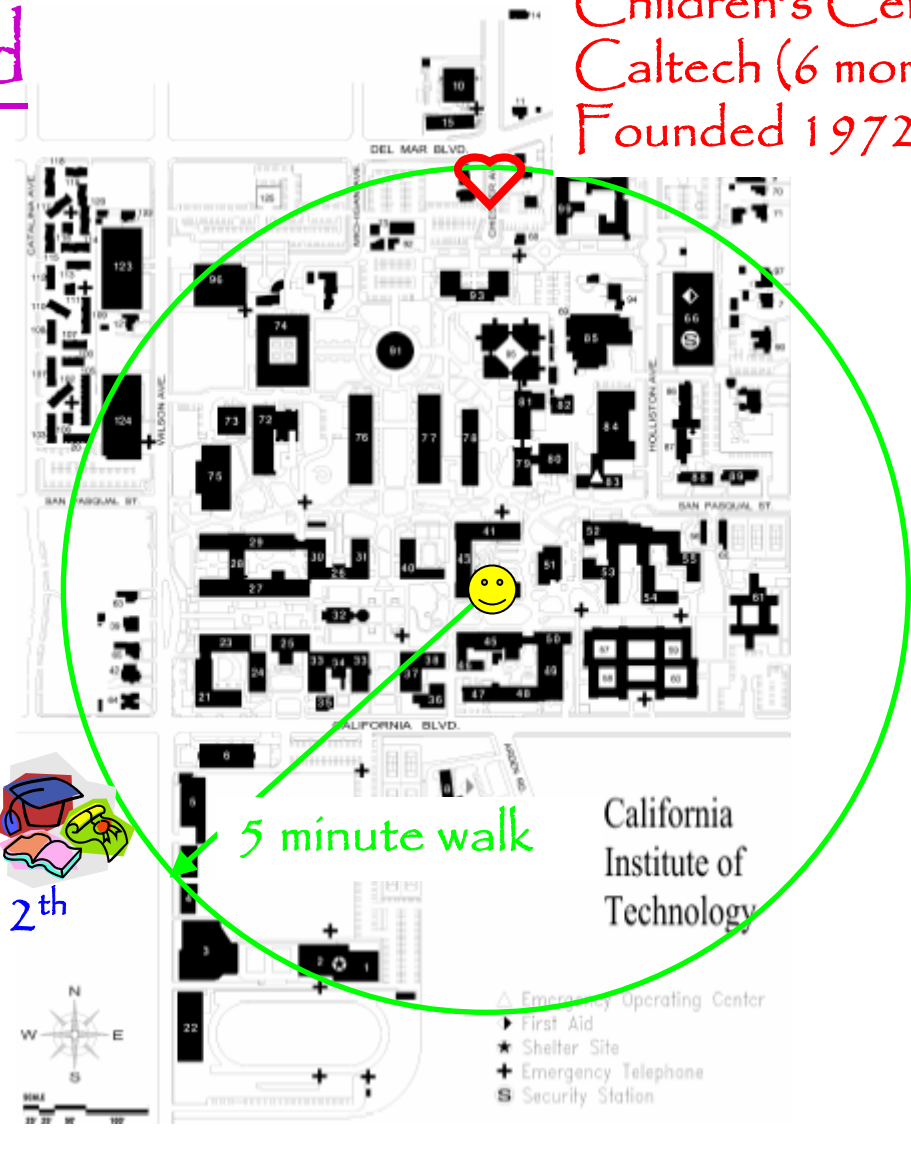

# Caltech (approximate dates)

1891 Founding of Throop University (with women)

1907 Throop Polytechnic Institute (without women)

1920 Renamed California Institute of Technology

1969 First woman hired on professorial faculty

1970 Undergraduate women admitted

1987 First woman hired on the engineering faculty

1990 First use of Caltech's faculty maternity policy

Claire, age 11

Pre-tenure

Madelyn, age 8

Post-tenure

Both ~ happy, healthy,  
loving, confident

# My World

Children's Center at  
Caltech (6 months - PK)  
Founded 1972

Polytechnic  
School (PK - 12<sup>th</sup>  
grade)

5 minute walk

California  
Institute of  
Technology

- ▲ Emergency Operating Center
- ▶ First Aid
- ★ Shelter Site
- + Emergency Telephone
- Ⓢ Security Station