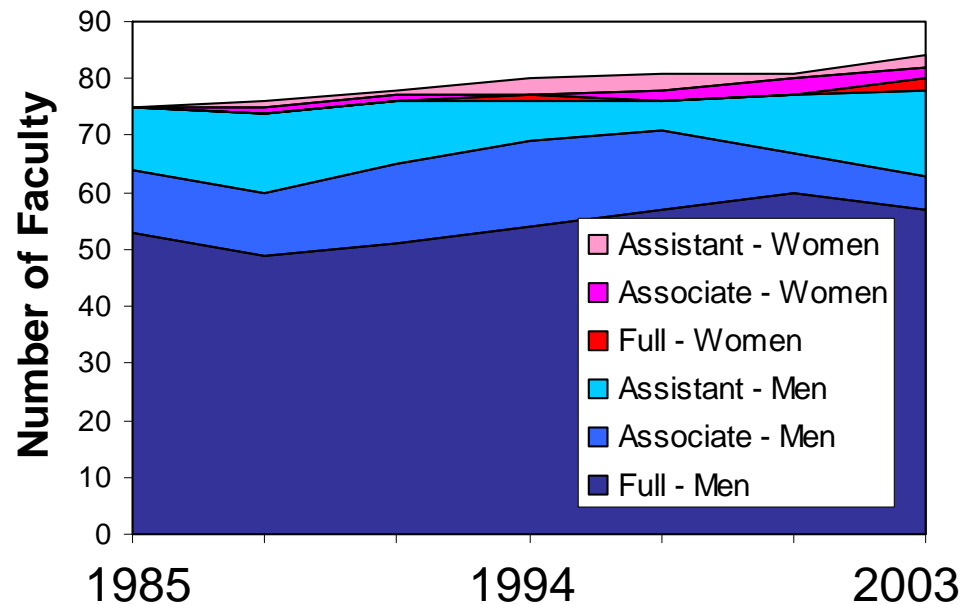

# Caltech (approximate dates)

1891 Founding of Throop University (with women)

1907 Throop Polytechnic Institute (without women)

1920 Renamed California Institute of Technology

1969 First woman hired on professorial faculty

1970 Undergraduate women admitted

1987 First woman hired on the engineering faculty

1990 First use of Caltech's faculty maternity policy

Claire, age 11

Pre-tenure

Madelyn, age 8

Post-tenure

Both ~ happy, healthy,  
loving, confident